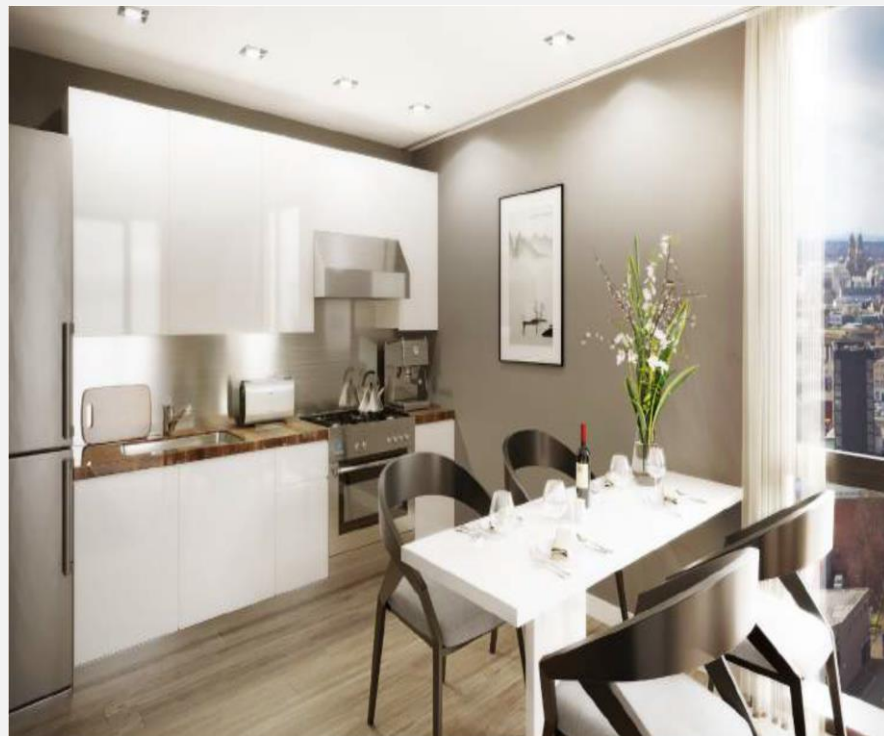

THE FABRIC VILLAGE

INVENTORY

FAB I (STUDIO) RESIDENCE INVENTORY
£2,995

- Integrated Double bed with orthopedic mattress
- Shoe storage and hanging coat cupboard
- Bespoke fitted Wardrobe and shelves
- Dining table and chairs
- Fitted cupboards
- Wood effect floor
- Rug
- Artwork
- Seating area with small sofa
- Led lighting throughout
- Oven, microwave and hob
- Stainless Steel sink and mixer tap
- Fridge / freezer
- Fully fitted shower and wall to ceiling paneling
- Mirror
- Basin and toilet suite
- Aerial point
- Super-fast wifi
- Toaster
- Kettle
- Kitchen utensils and pans
- Crockery set
- Cutlery set

FAB I (ONE BED APARTMENT) RESIDENCE INVENTORY

£3,995

• Kitchen / dining room

- Dining table and chairs
- Fitted kitchen cupboards
- Fridge / freezer
- Toaster
- Kettle
- Kitchen utensils and pans
- Crockery set
- Cutlery set
- Oven and hob
- Microwave
- Washing machine

• Bedroom

- Integrated Double bed with orthopedic mattress
- Wardrobe and shelves

• Bathroom

- Fully fitted bath with shower above
- Mirror
- Basin and toilet suite

• Seating area

- Sofa
- Wood effect floor
- Rug
- Artwork
- LED lighting throughout
- Aerial point
- Super-fast wifi

FAB I (TWO BED APARTMENT) RESIDENCE
INVENTORY
£4,995

• **Kitchen / dining room**

- Dining table and chairs
- Fitted kitchen cupboards
- Fridge / freezer
- Toaster
- Kettle
- Kitchen utensils and pans
- Crockery set
- Cutlery set
- Fitted oven and hob
- Microwave
- Washing machine